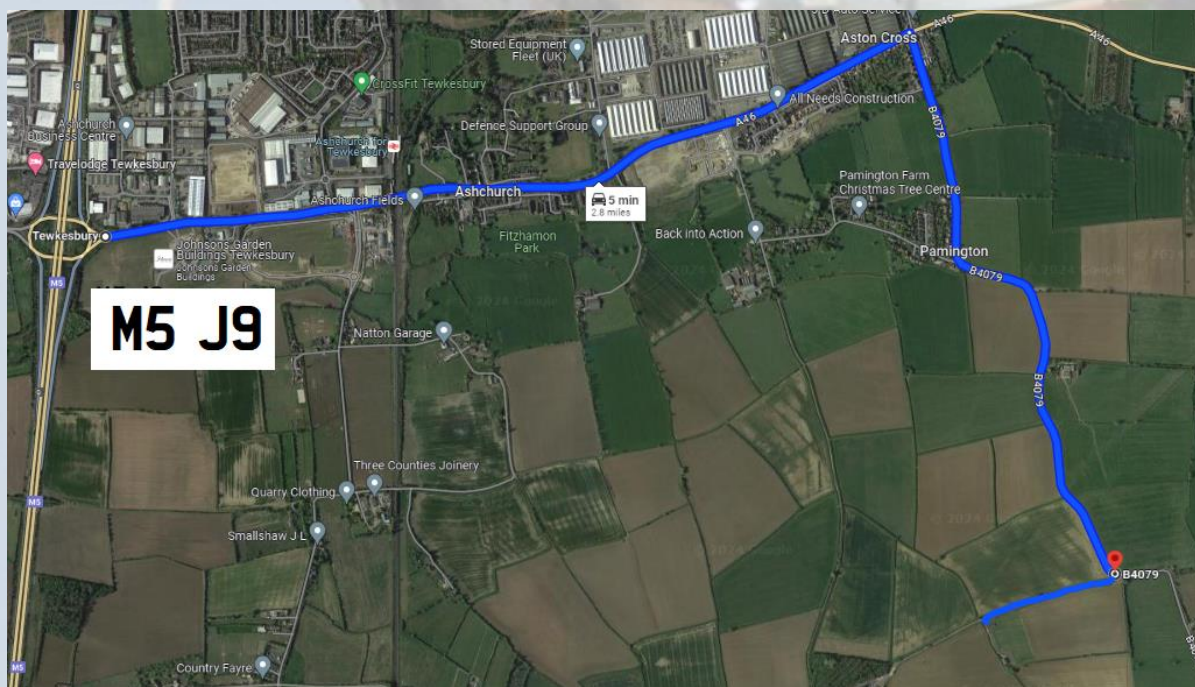

Prestbury Park Model Flying Club Scale Model Helicopter Fly-In

And

BBQ

Saturday 25th May 2024

Location:

What3Words glad.thatched.lads
Entrance off B4079, Pamington Road, near Oxenton
Nearest postcode: GL20 8FG
2.7 miles from M5 J9

Pilots Briefing at 10:00

Relaxed scale helicopter fly-in. Non competitive.

Scale helicopters only please. £10 per pilot.

BMFA Membership and CAA Flyer/Operator ID required

Electric, piston engine and turbine power permitted

BMFA 82dB noise limit applies (except for turbines)

Organisers may exclude excessively noisy models.

No requirement for A or B test but you must fly safely.

Email ppmfcscaleheliflyin@gmail.com

Web www.ppmfc.com

Facebook TBD